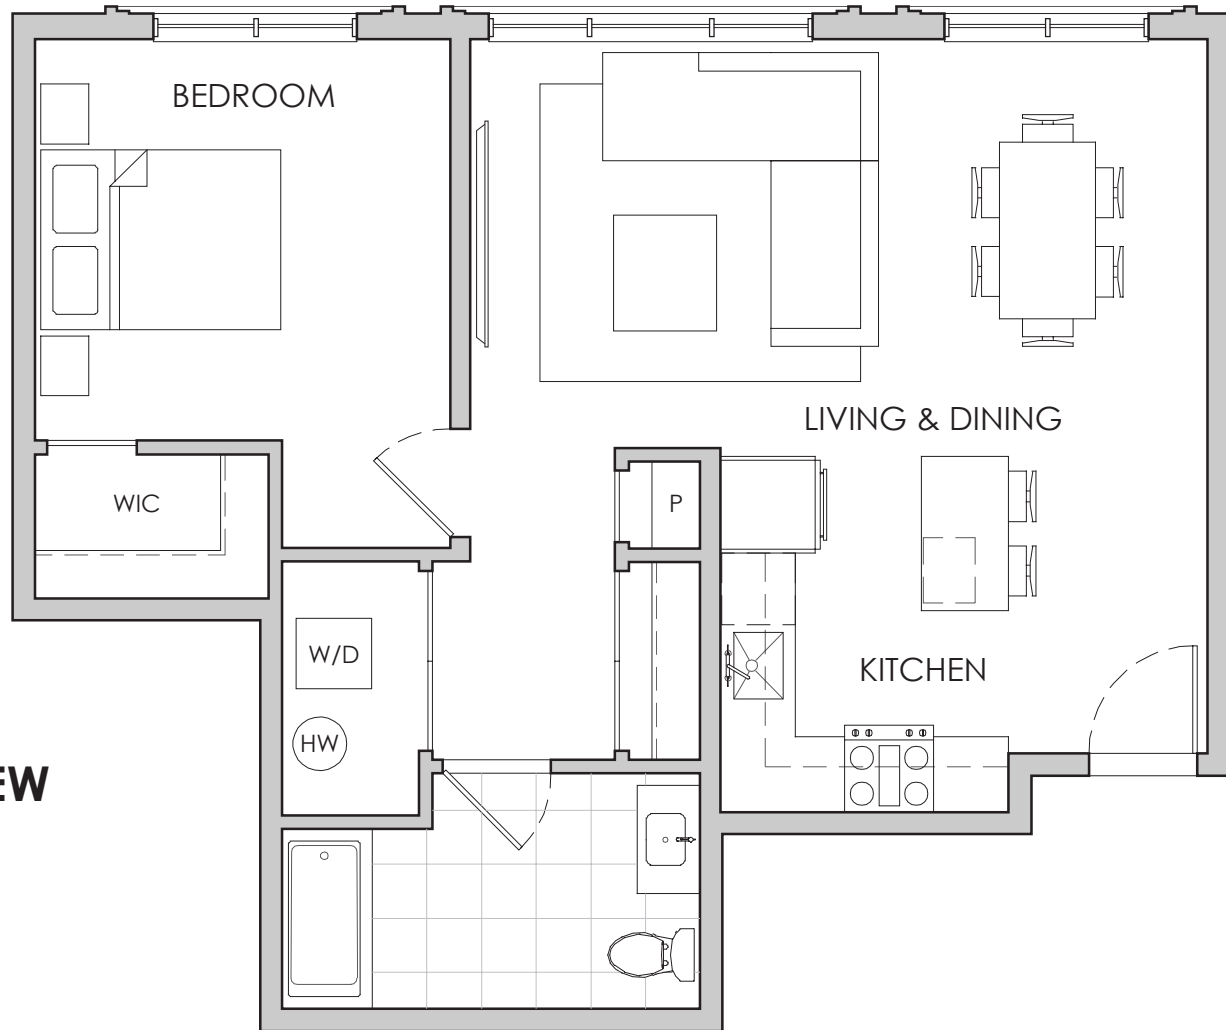

**301
MAIN
STREET**

COURTYARD VIEW

1 Bedroom
1 Bathroom

650-850 sq ft